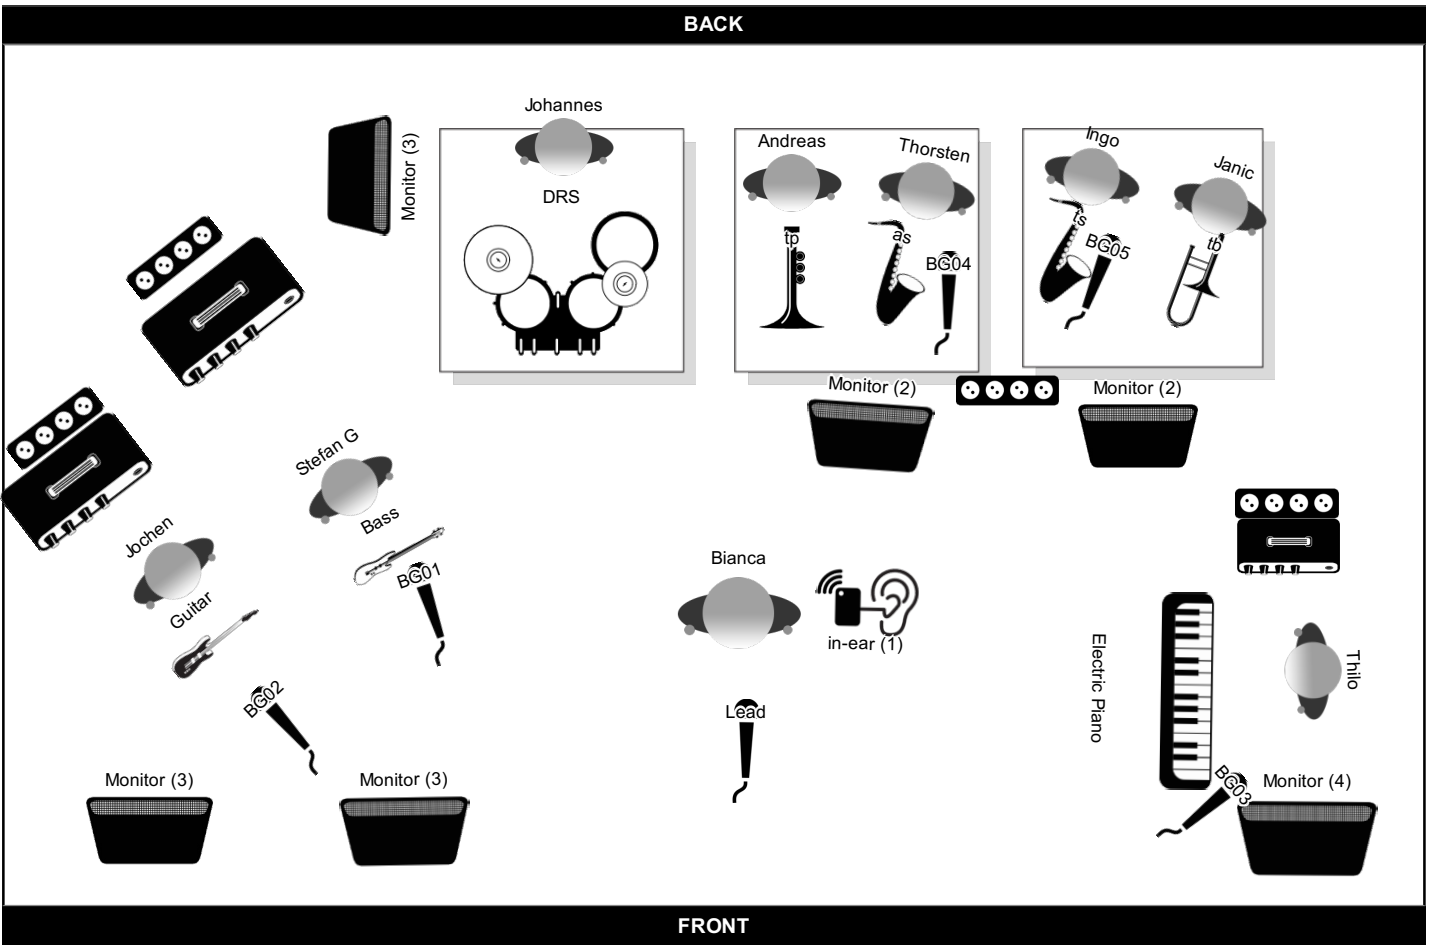

The Soul Refrigerators (TSR01)

Made using:
MyStagePlan

<http://www.TheSoulRefrigerators.com>

Contact: (thorsten@jabas.org)

Extra Info

(TSR) = Band equipment on hand

Monitor Groups

Group	Soundmix
Group 1	Lead Vocals, piano, guitar, bass
Group 2	tp, as, ts, tb, lead vocals, BG04, BG05, piano
Group 3	Lead Vocals, BG01, BG02, piano
Group 4	Piano, lead vocals, BG03, bass, drums

The Soul Refrigerators (TSR01)

Contact: (thorsten@jabas.org)

Line Up

Name	Instrument
Bianca	Lead
Stefan G	BG01, Bass
Jochen	BG02, Guitar
Thilo	Electric Piano, BG03
Andreas	tp
Thorsten	BG04, as
Ingo	BG05, ts
Janic	tb
Johannes	DRS

The Soul Refrigerators (TSR01)

Contact: (thorsten@jabas.org)

Channel list

Channel	Band Member	Instrument	Mic / DI	Insert
1	Bianca	Lead Vocals	MIC wireless & stand	TSR
2	Thilo	BV Thilo	Mic + stand	
3	Jochen	BV Jochen	Mic + stand	
4	Stefan G	BV Stefan	Mic + stand	
5	Thorsten	BV Thorsten	Mic + stand	
6	Ingo	BV Ingo	Mic + stand	
7	Andreas	Trumpet	Mic clip	TSR
8	Thorsten	Alto Sax	Mic + stand	
9	Ingo	Tenor Sax	Mic + stand	
10	Janic	Trombone	Mic clip	TSR
11	Thilo	E-Piano Li	XLR	
12	Thilo	E-Piano Re	XLR	
13	Jochen	Guitar	Mic + stand	TSR
14	Stefan G	Bass	XLR	
15	Johannes	drums	drs - bass	
16	Johannes	drums	drs - snare	
17	Johannes	drums	drs - tom_LI	
18	Johannes	drums	drs - tom_RE	
19	Johannes	drums	drs - stand tom	
20	Johannes	drums	drs - overhead_LI	
21	Johannes	drums	drs - overhead_RE	